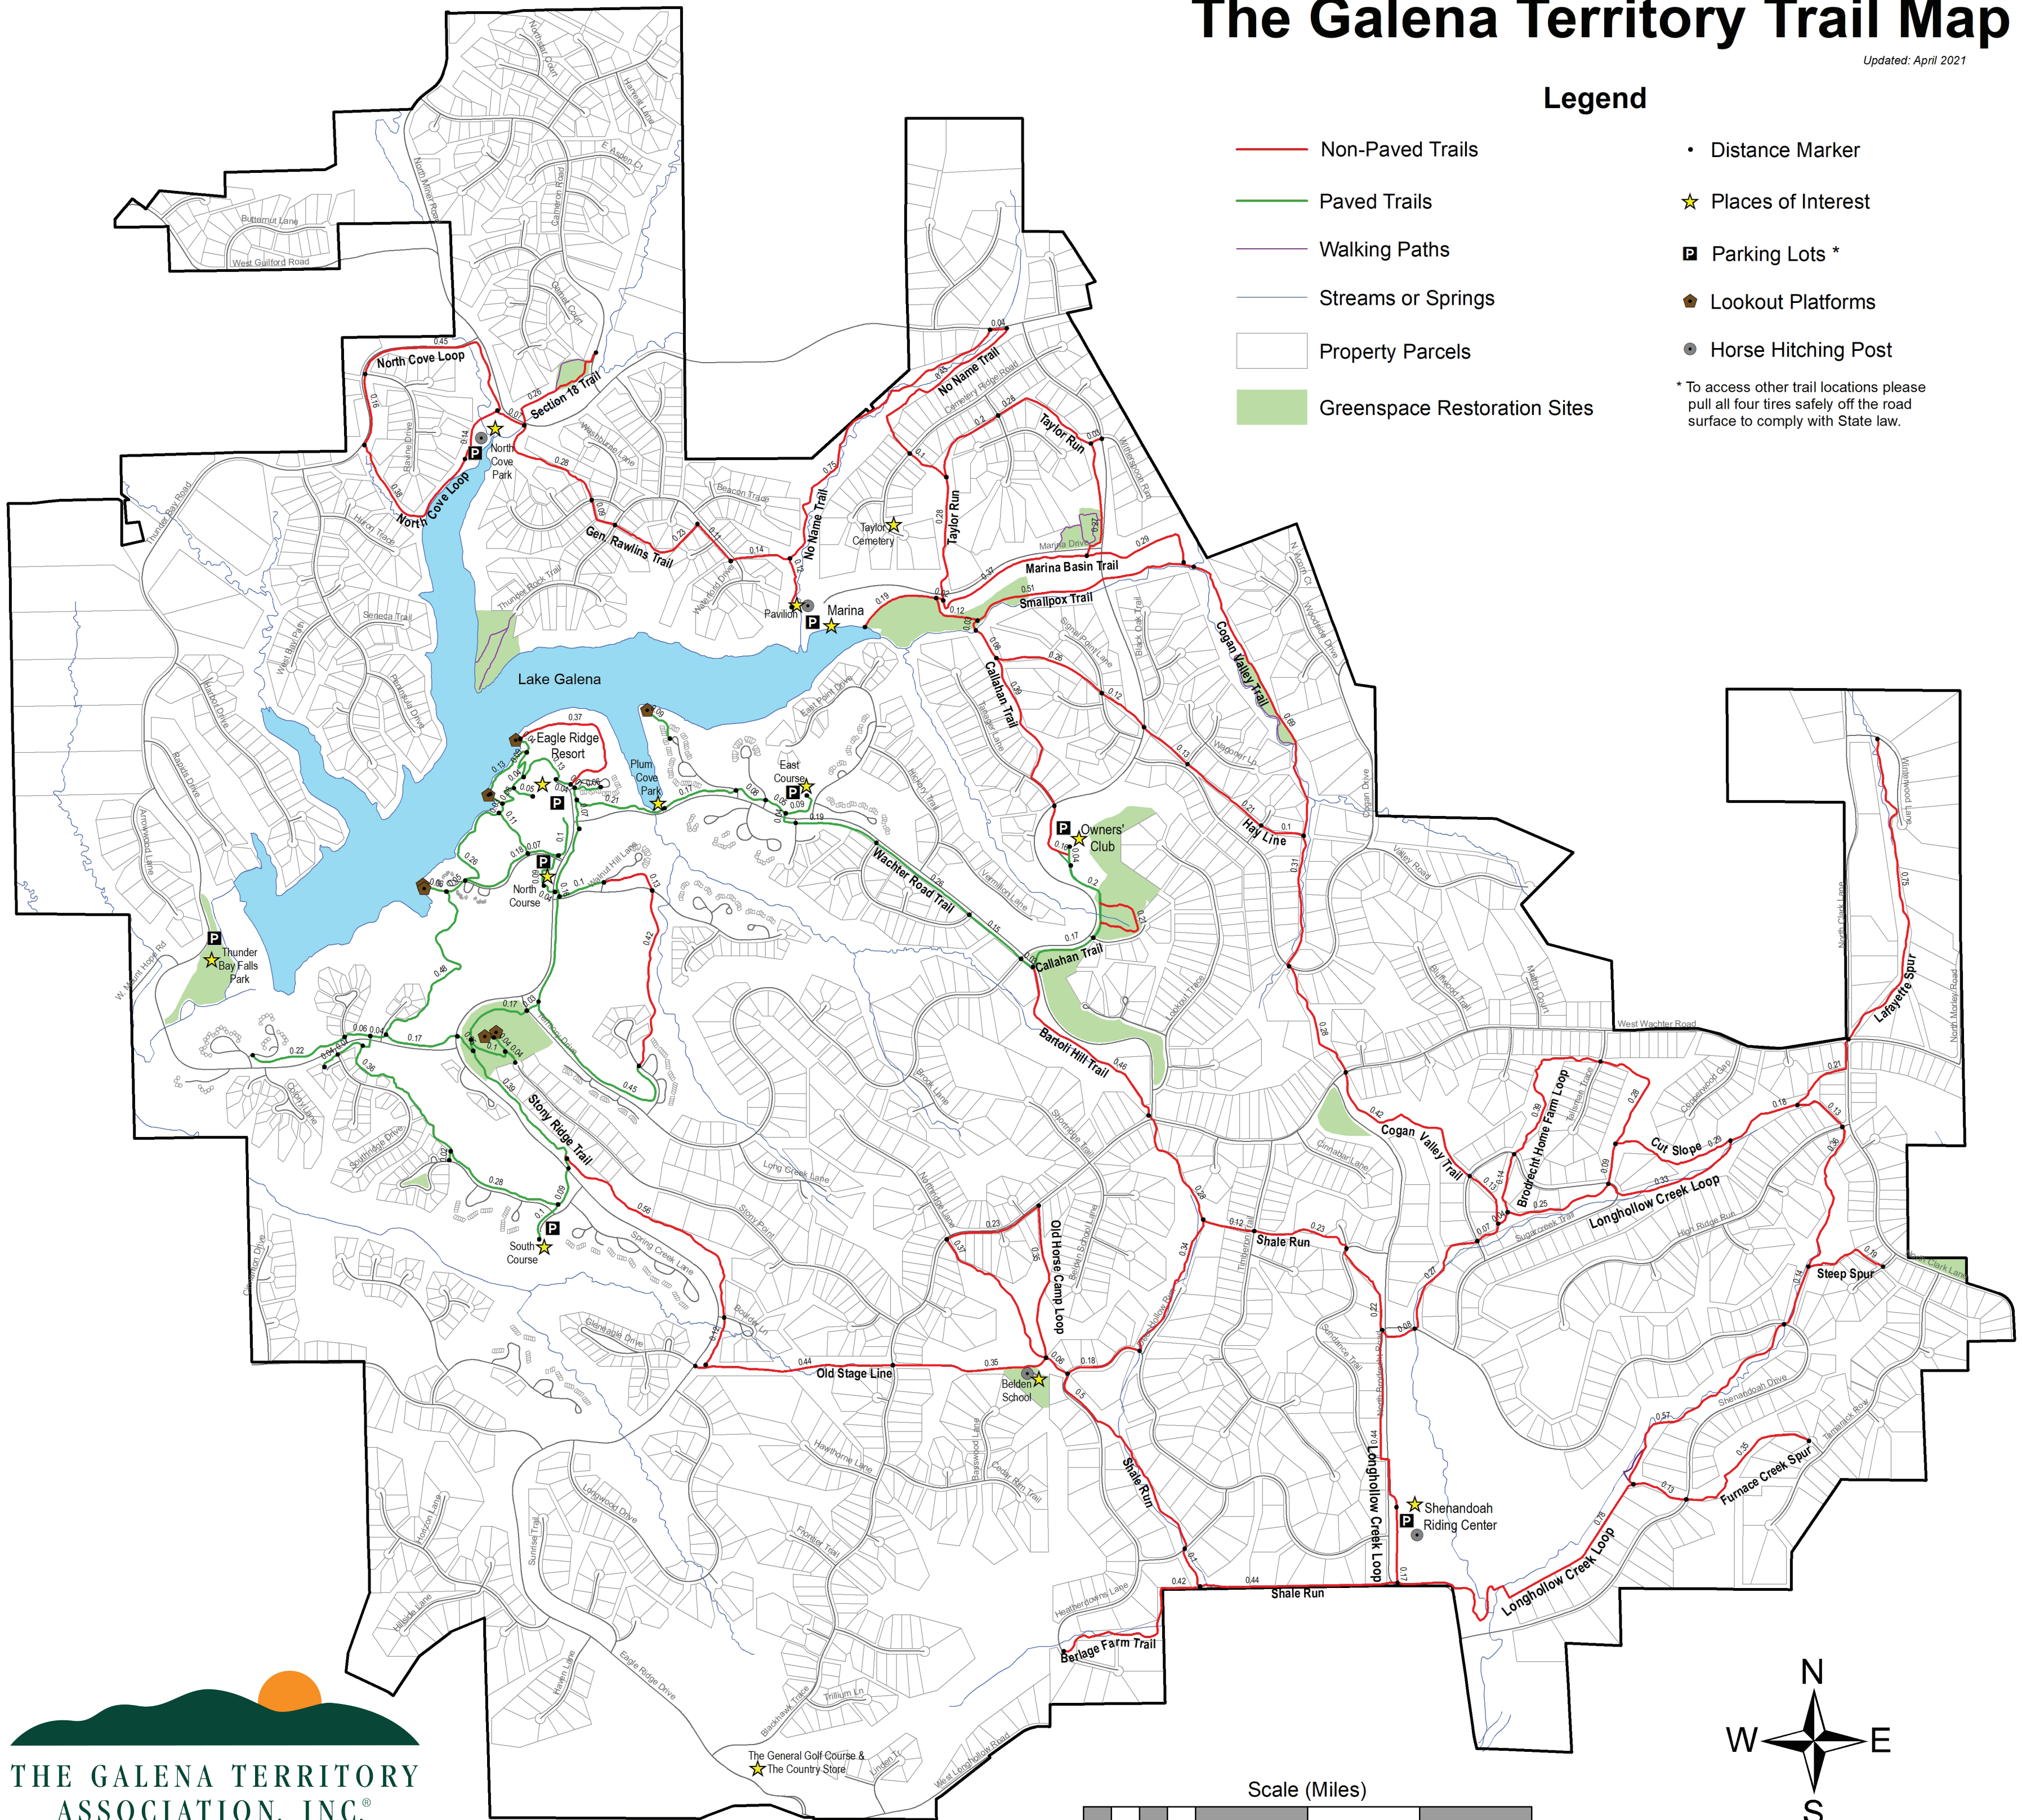

The Galena Territory Trail Map

Updated: April 2021

Legend

- Non-Paved Trails
 - Paved Trails
 - Walking Paths
 - Streams or Springs
 - Property Parcels
 - Greenspace Restoration Sites
 - Distance Marker
 - ★ Places of Interest
 - 🅑 Parking Lots *
 - 🏠 Lookout Platforms
 - 🐎 Horse Hitching Post
- * To access other trail locations please pull all four tires safely off the road surface to comply with State law.

US Route 20 Entrance