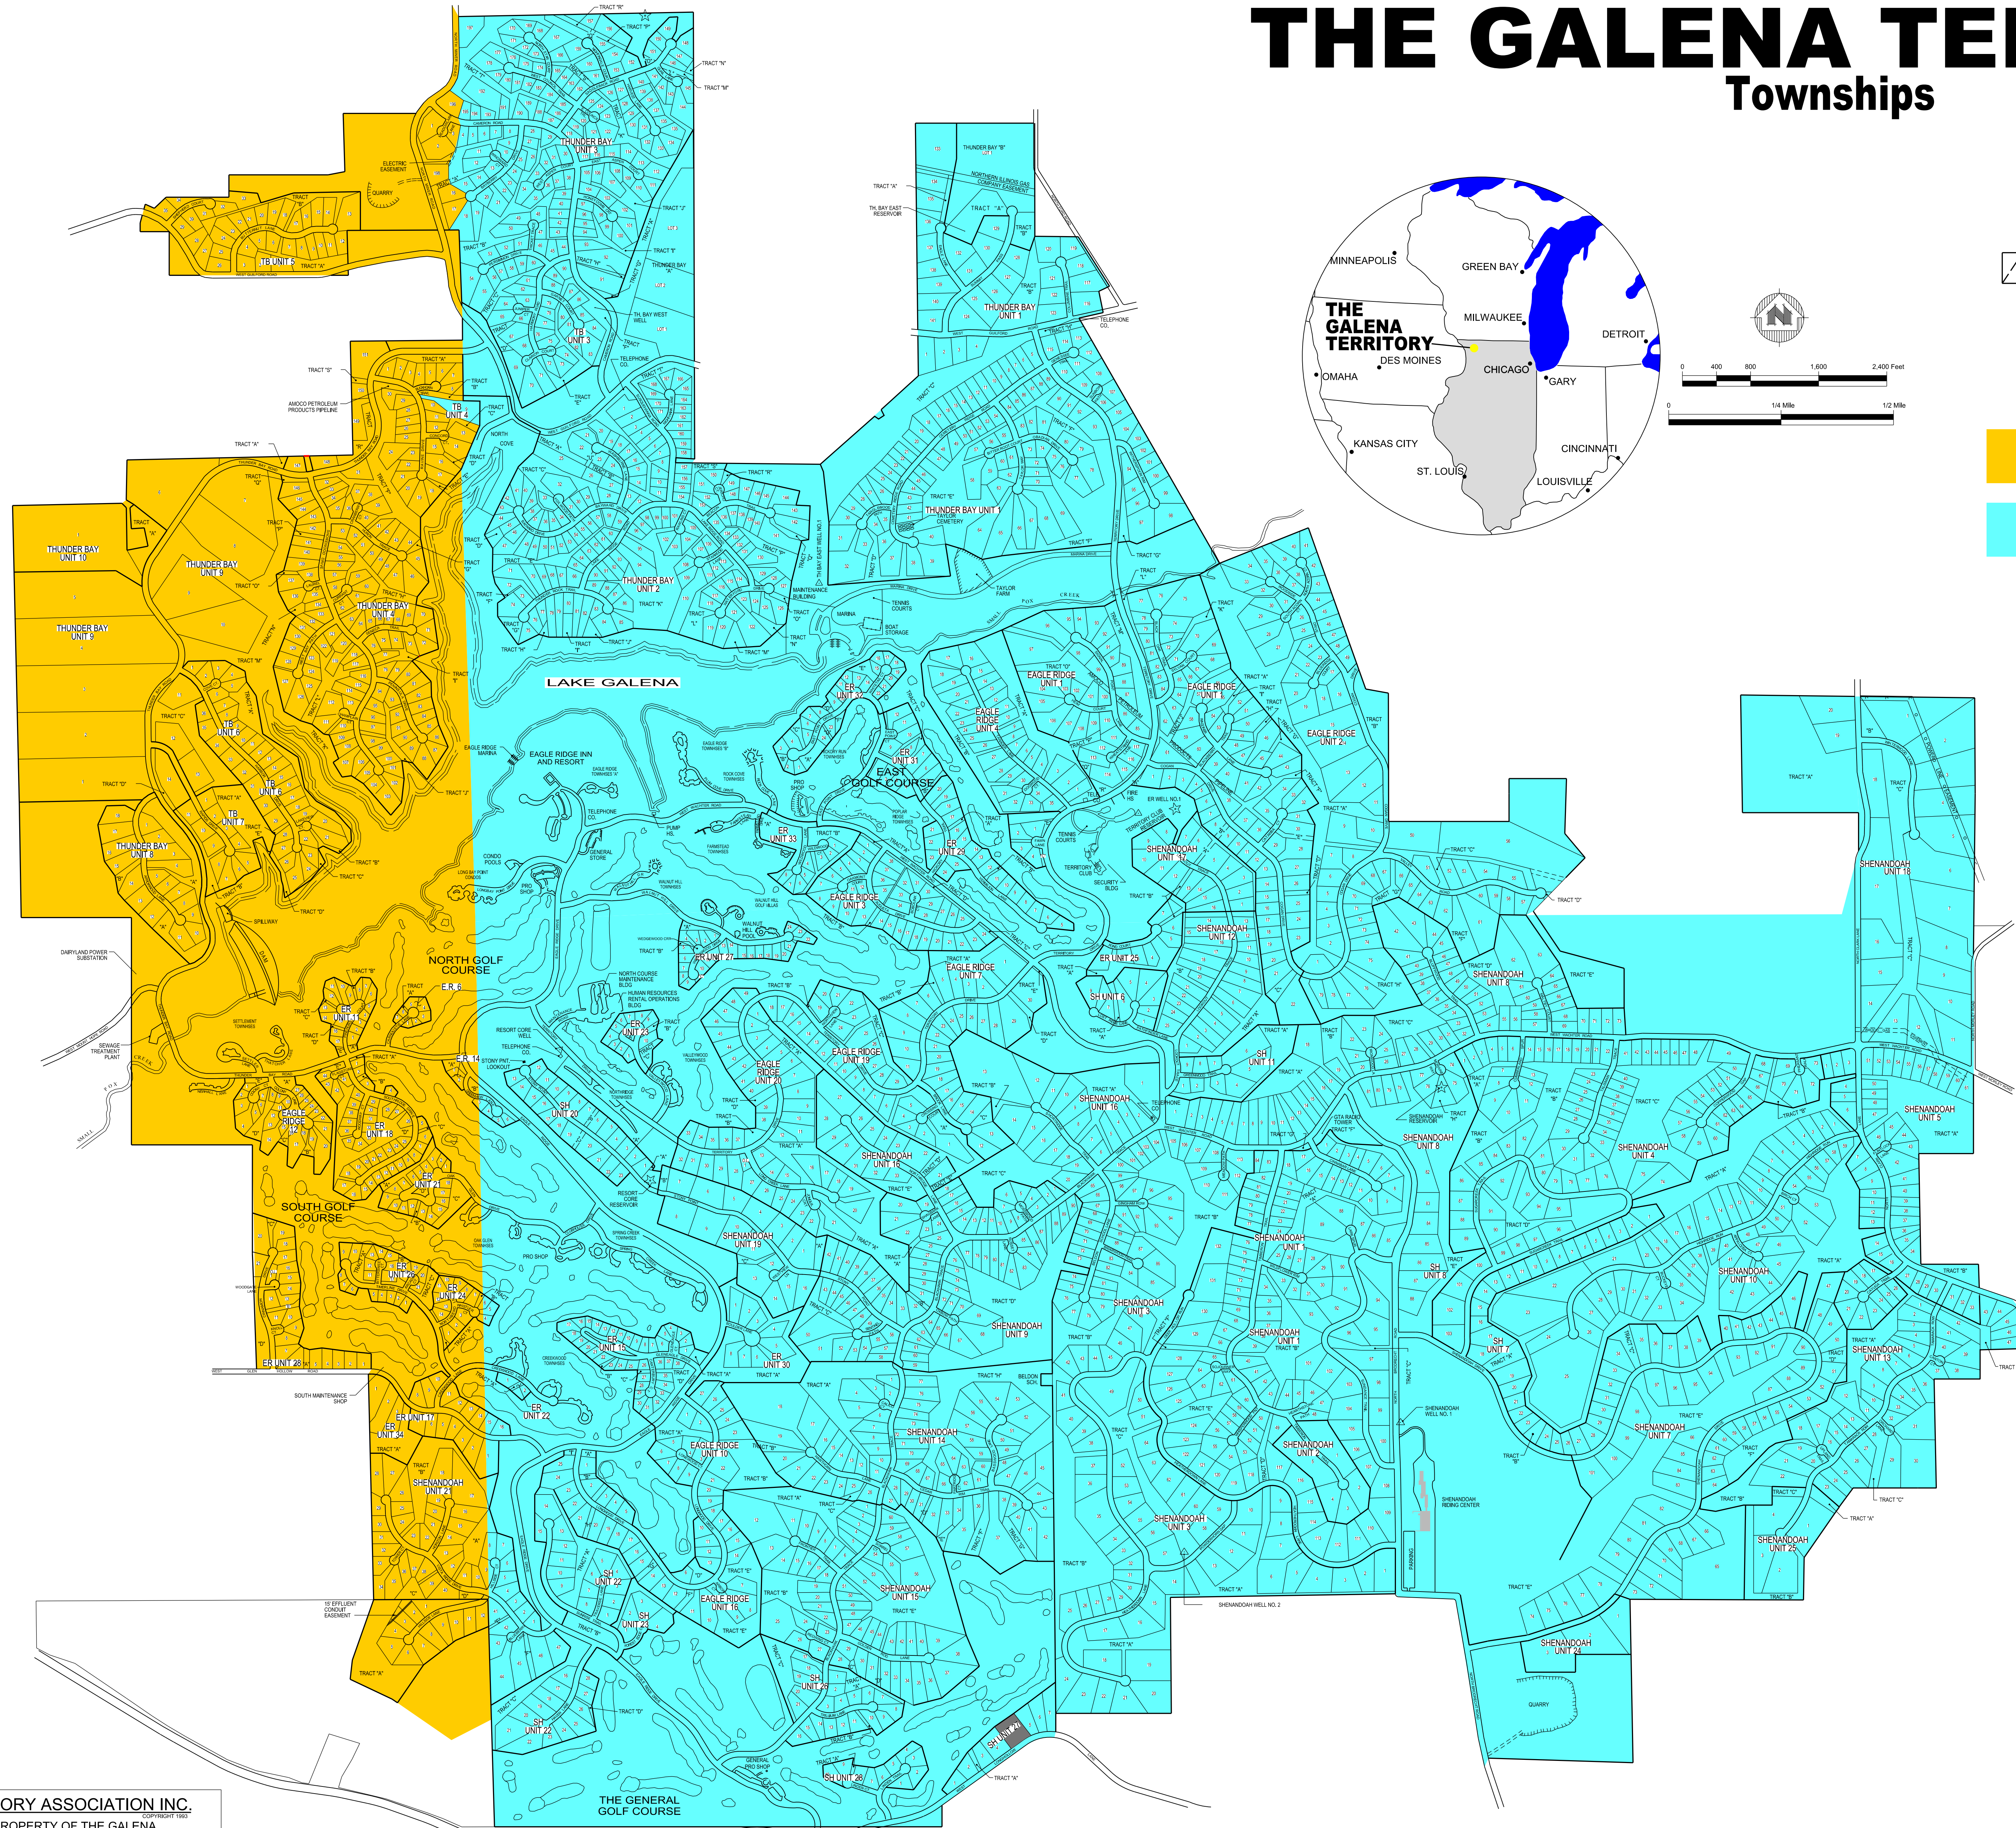

THE GALENA TERRITORY

Townships

- SUBDIVISION BOUNDARY
- ER EAGLE RIDGE UNITS
- SH SHENANDOAH UNITS
- TB THUNDER BAY UNITS
- VF VINCENT FARM UNITS
- EAST GALENA TOWNSHIP
- GUILFORD TOWNSHIP

THE GALENA TERRITORY ASSOCIATION INC.
THIS CONCEPT MAP IS THE PROPERTY OF THE GALENA TERRITORY ASSOCIATION INC. AND IS NOT TO BE DUPLICATED OR COPIED FOR ANY REASON WITHOUT THE EXPRESSED WRITTEN CONSENT OF THE SAID CORPORATION.