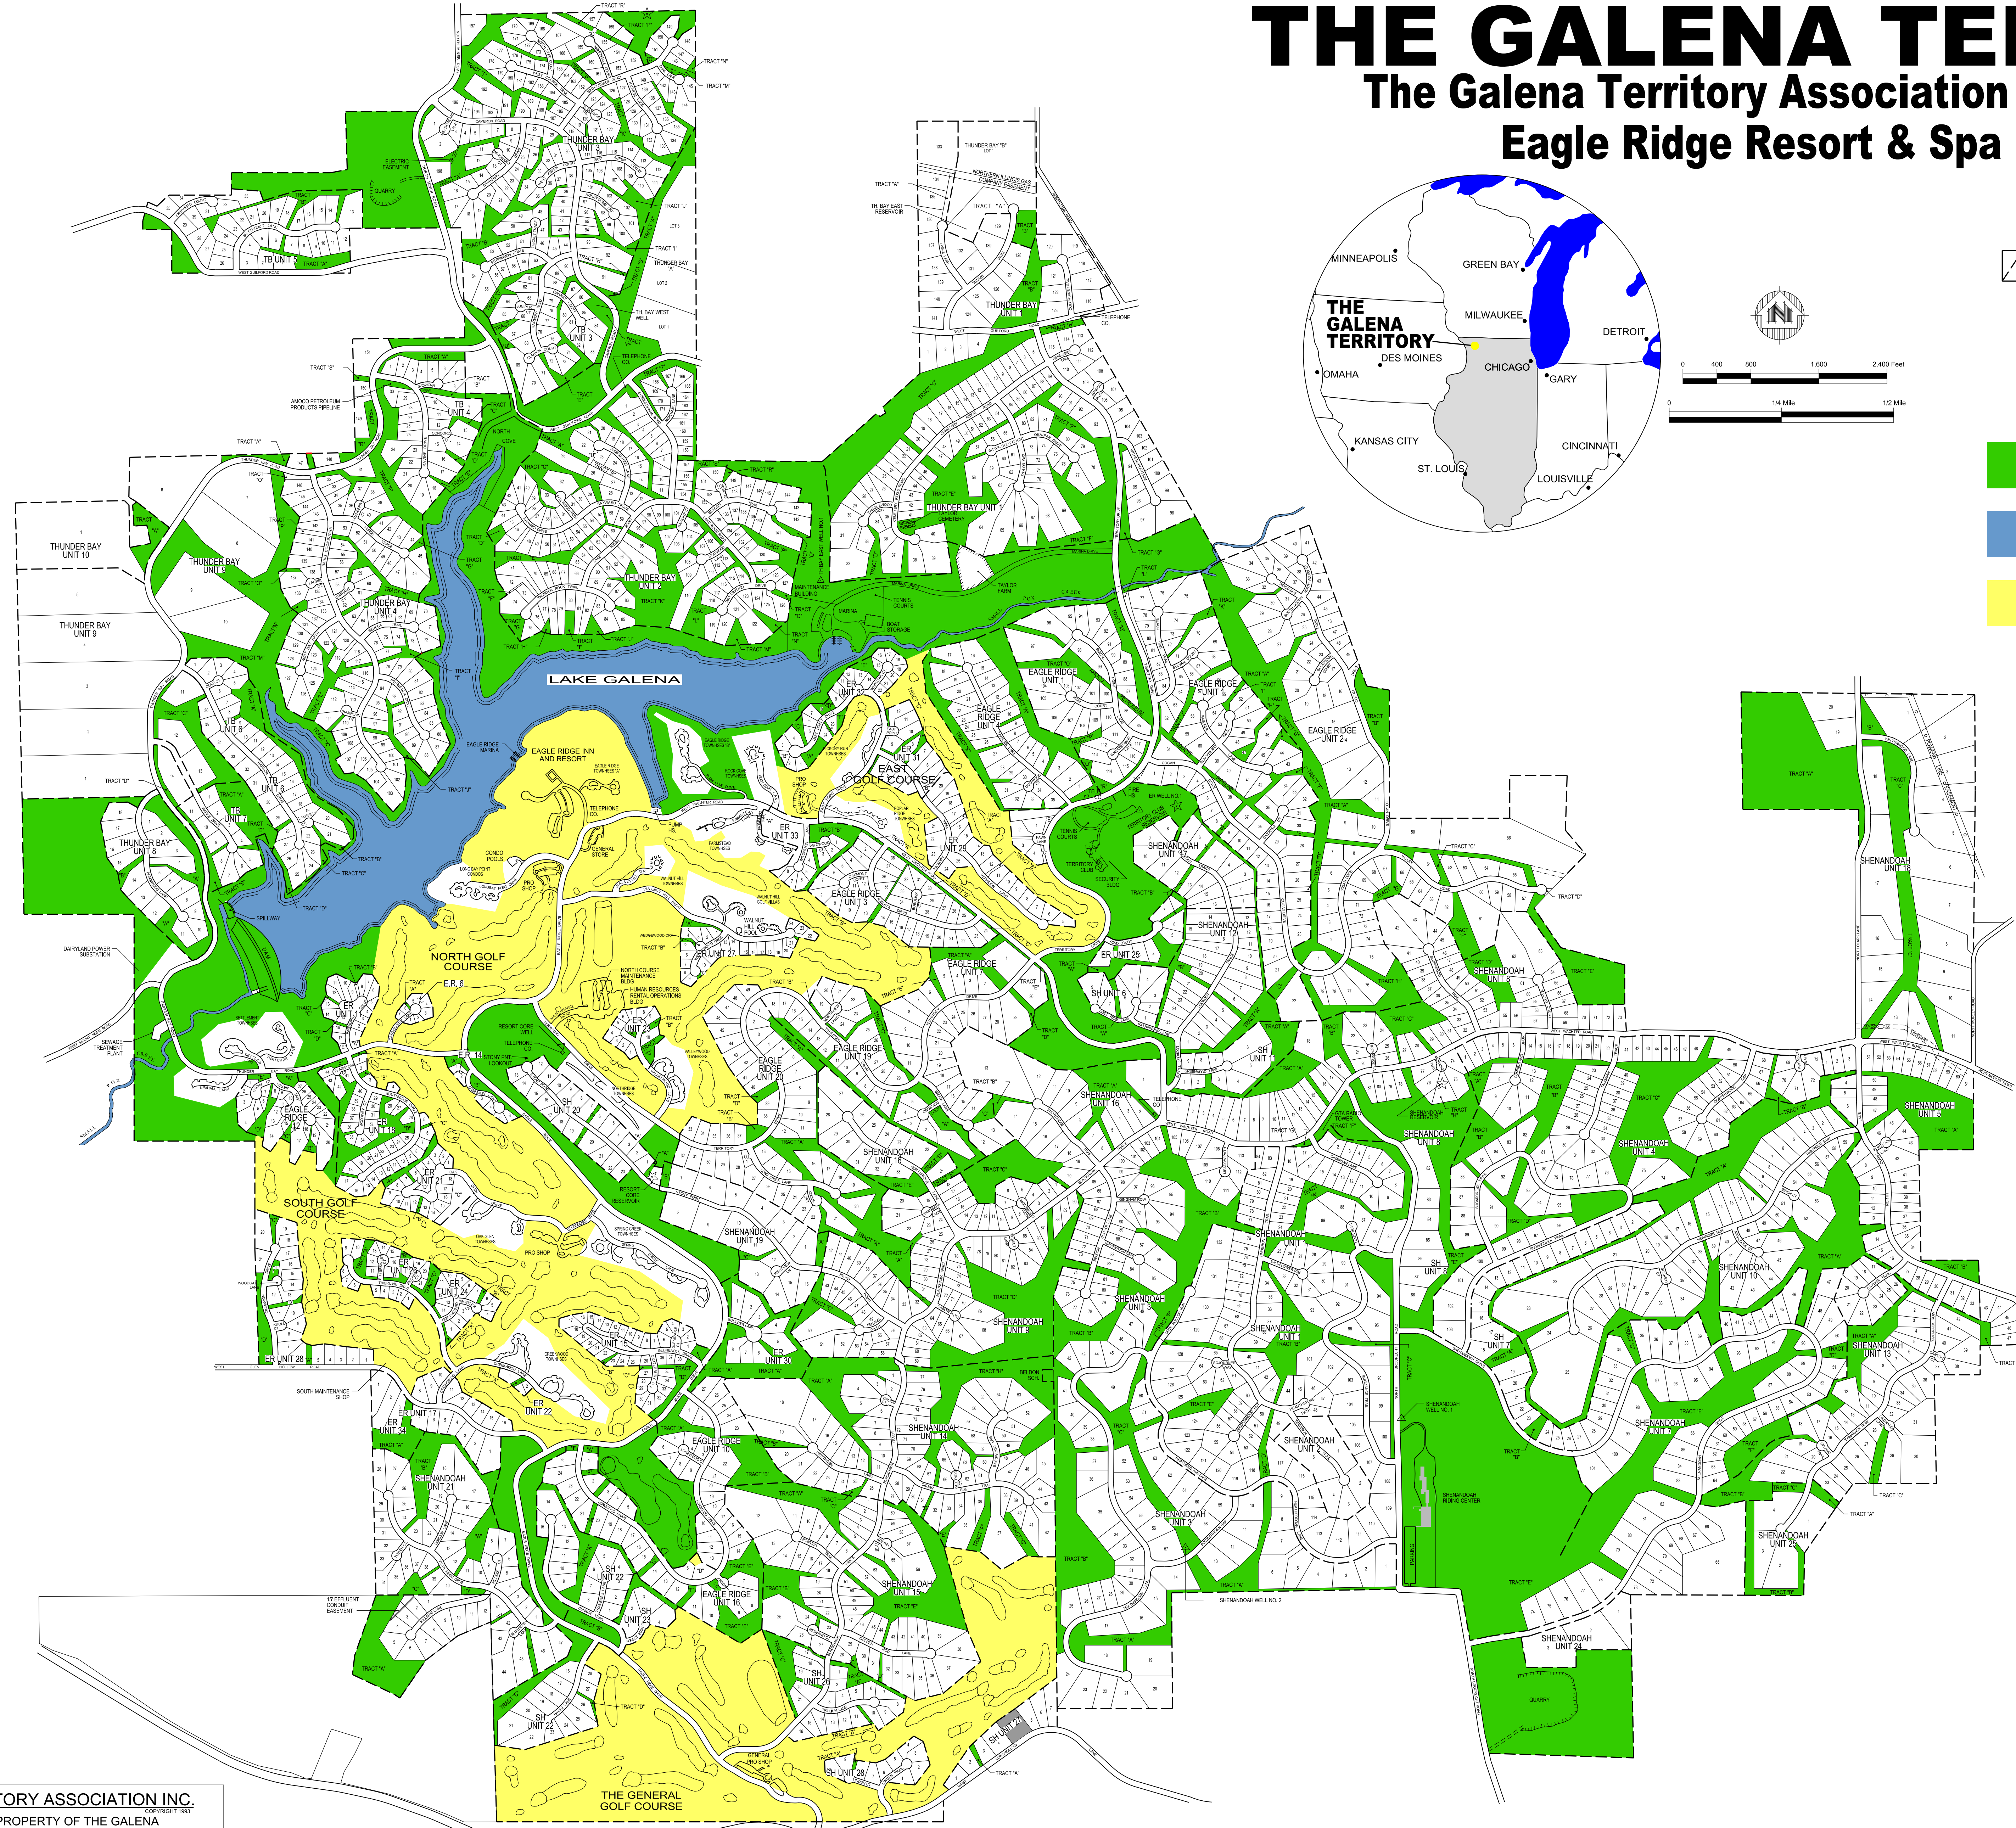

- SUBDIVISION BOUNDARY
- ER EAGLE RIDGE UNITS
- SH SHENANDOAH UNITS
- TB THUNDER BAY UNITS
- VF VINCENT FARM UNITS
- THE GALENA TERRITORY ASSOCIATION GREENSPACE AREAS - 1,675 ACRES
- LAKE GALENA 225 ACRES
- EAGLE RIDGE RESORT PARCELS 775 ACRES