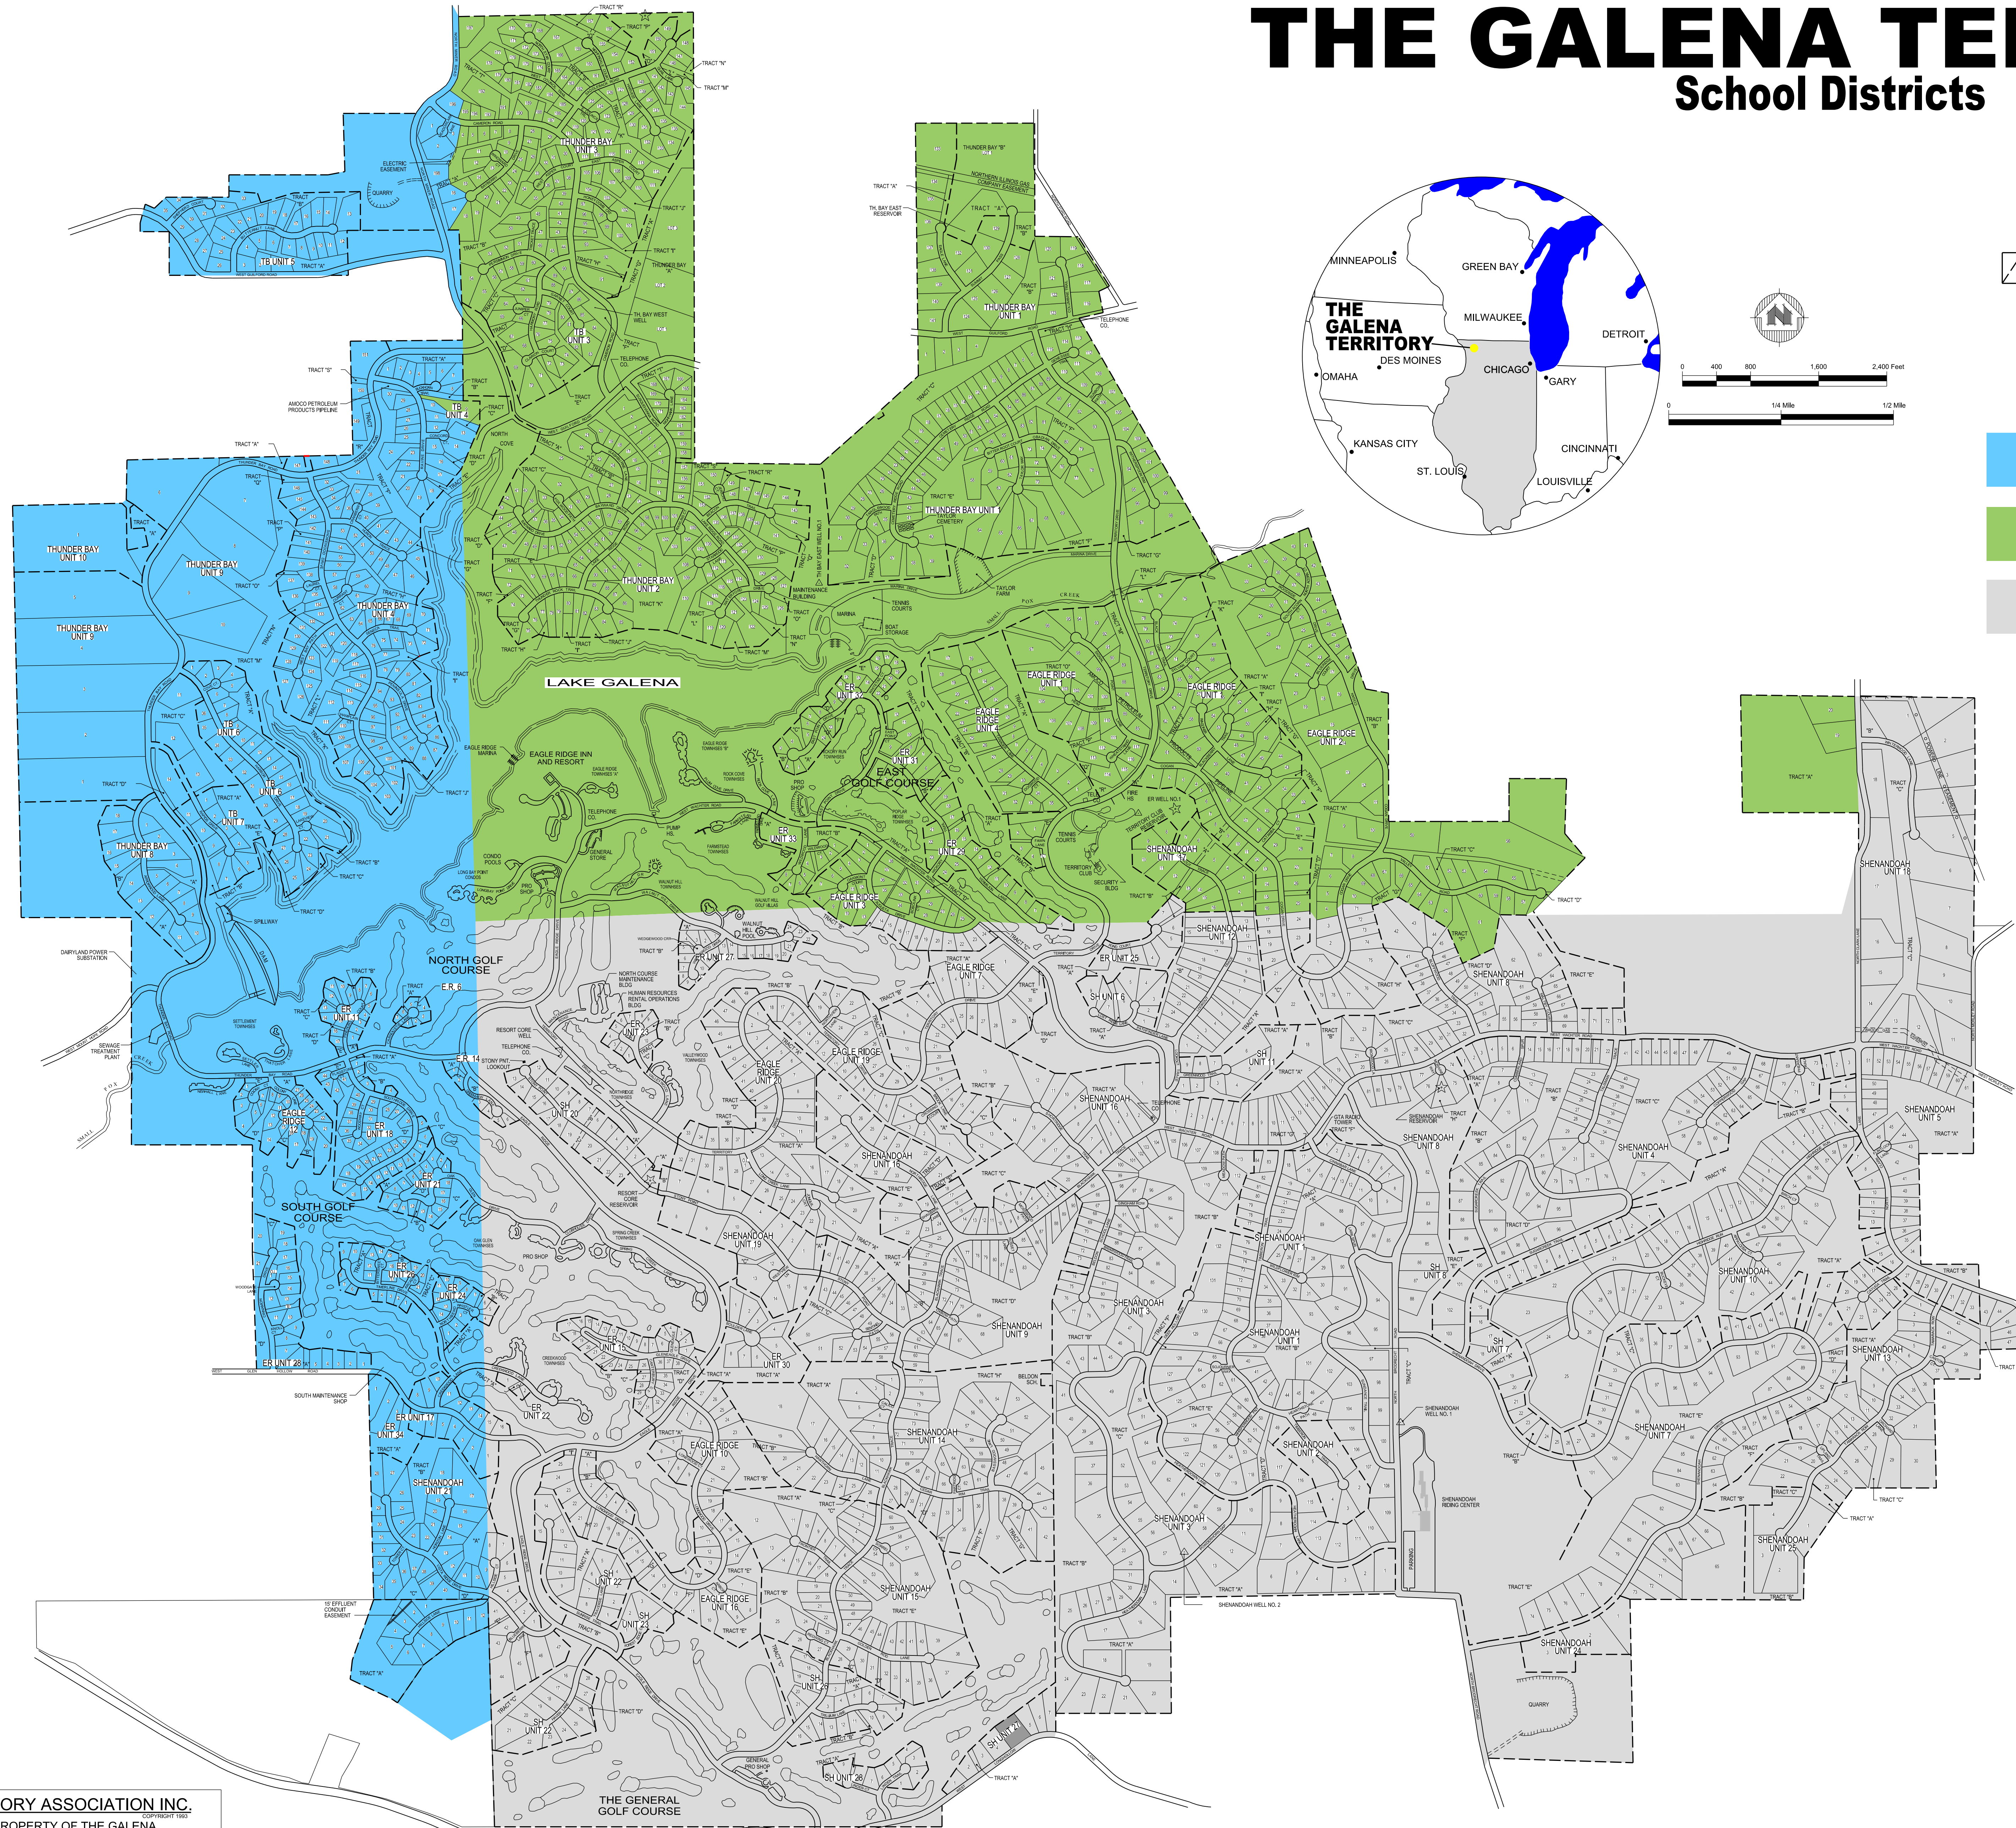

THE GALENA TERRITORY

School Districts

- SUBDIVISION BOUNDARY
- ER EAGLE RIDGE UNITS
- SH SHENANDOAH UNITS
- TB THUNDER BAY UNITS
- VF VINCENT FARM UNITS
- GALENA SCHOOL DISTRICT
- SCALES MOUND SCHOOL DISTRICT
- RIVER RIDGE SCHOOL DISTRICT

THE GALENA TERRITORY ASSOCIATION INC.
THIS CONCEPT MAP IS THE PROPERTY OF THE GALENA TERRITORY ASSOCIATION INC. AND IS NOT TO BE DUPLICATED OR COPIED FOR ANY REASON WITHOUT THE EXPRESSED WRITTEN CONSENT OF THE SAID CORPORATION.