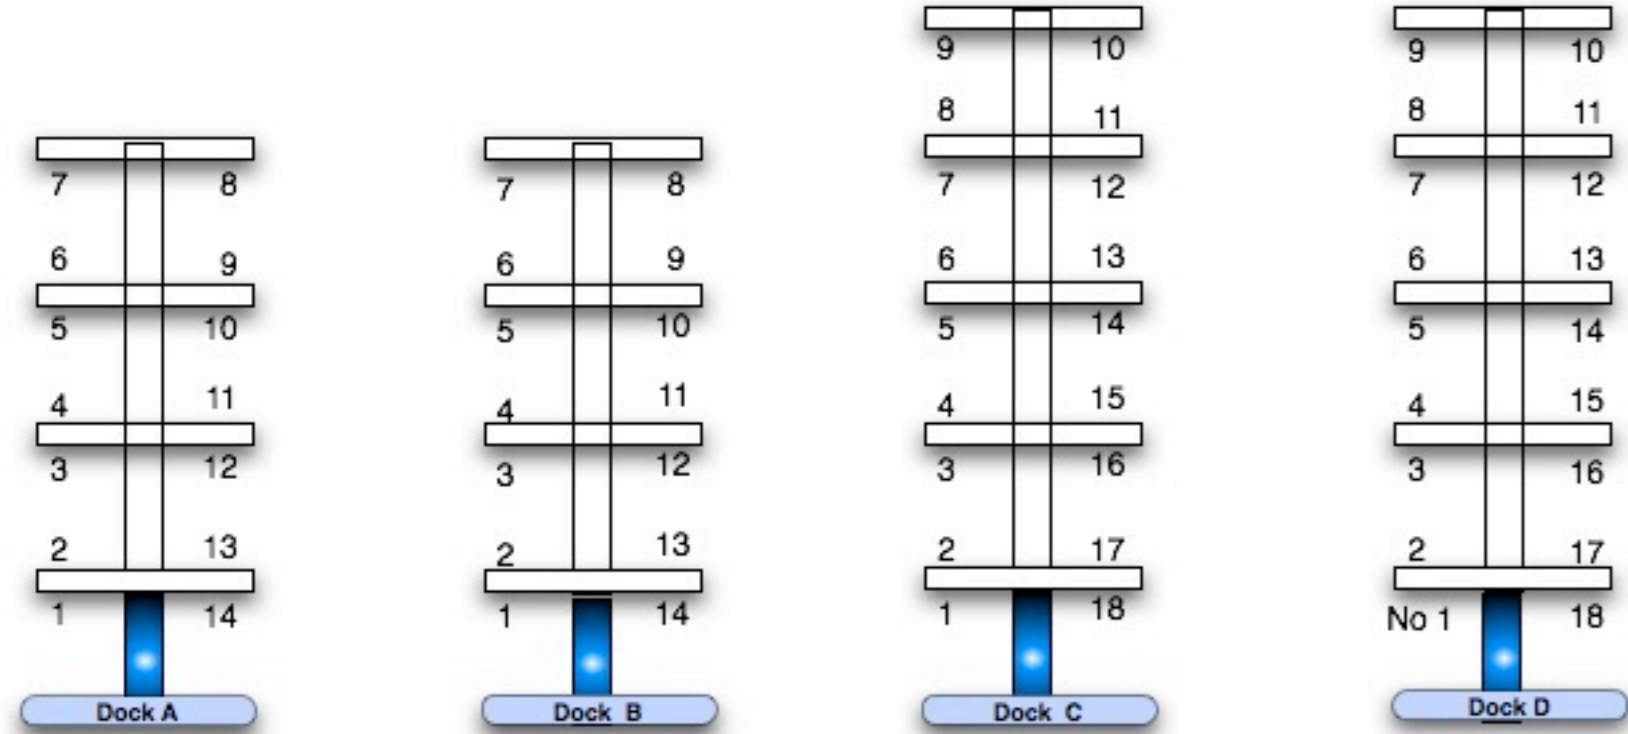

The Galena Territory

Boat Dock Configuration

Small

Large