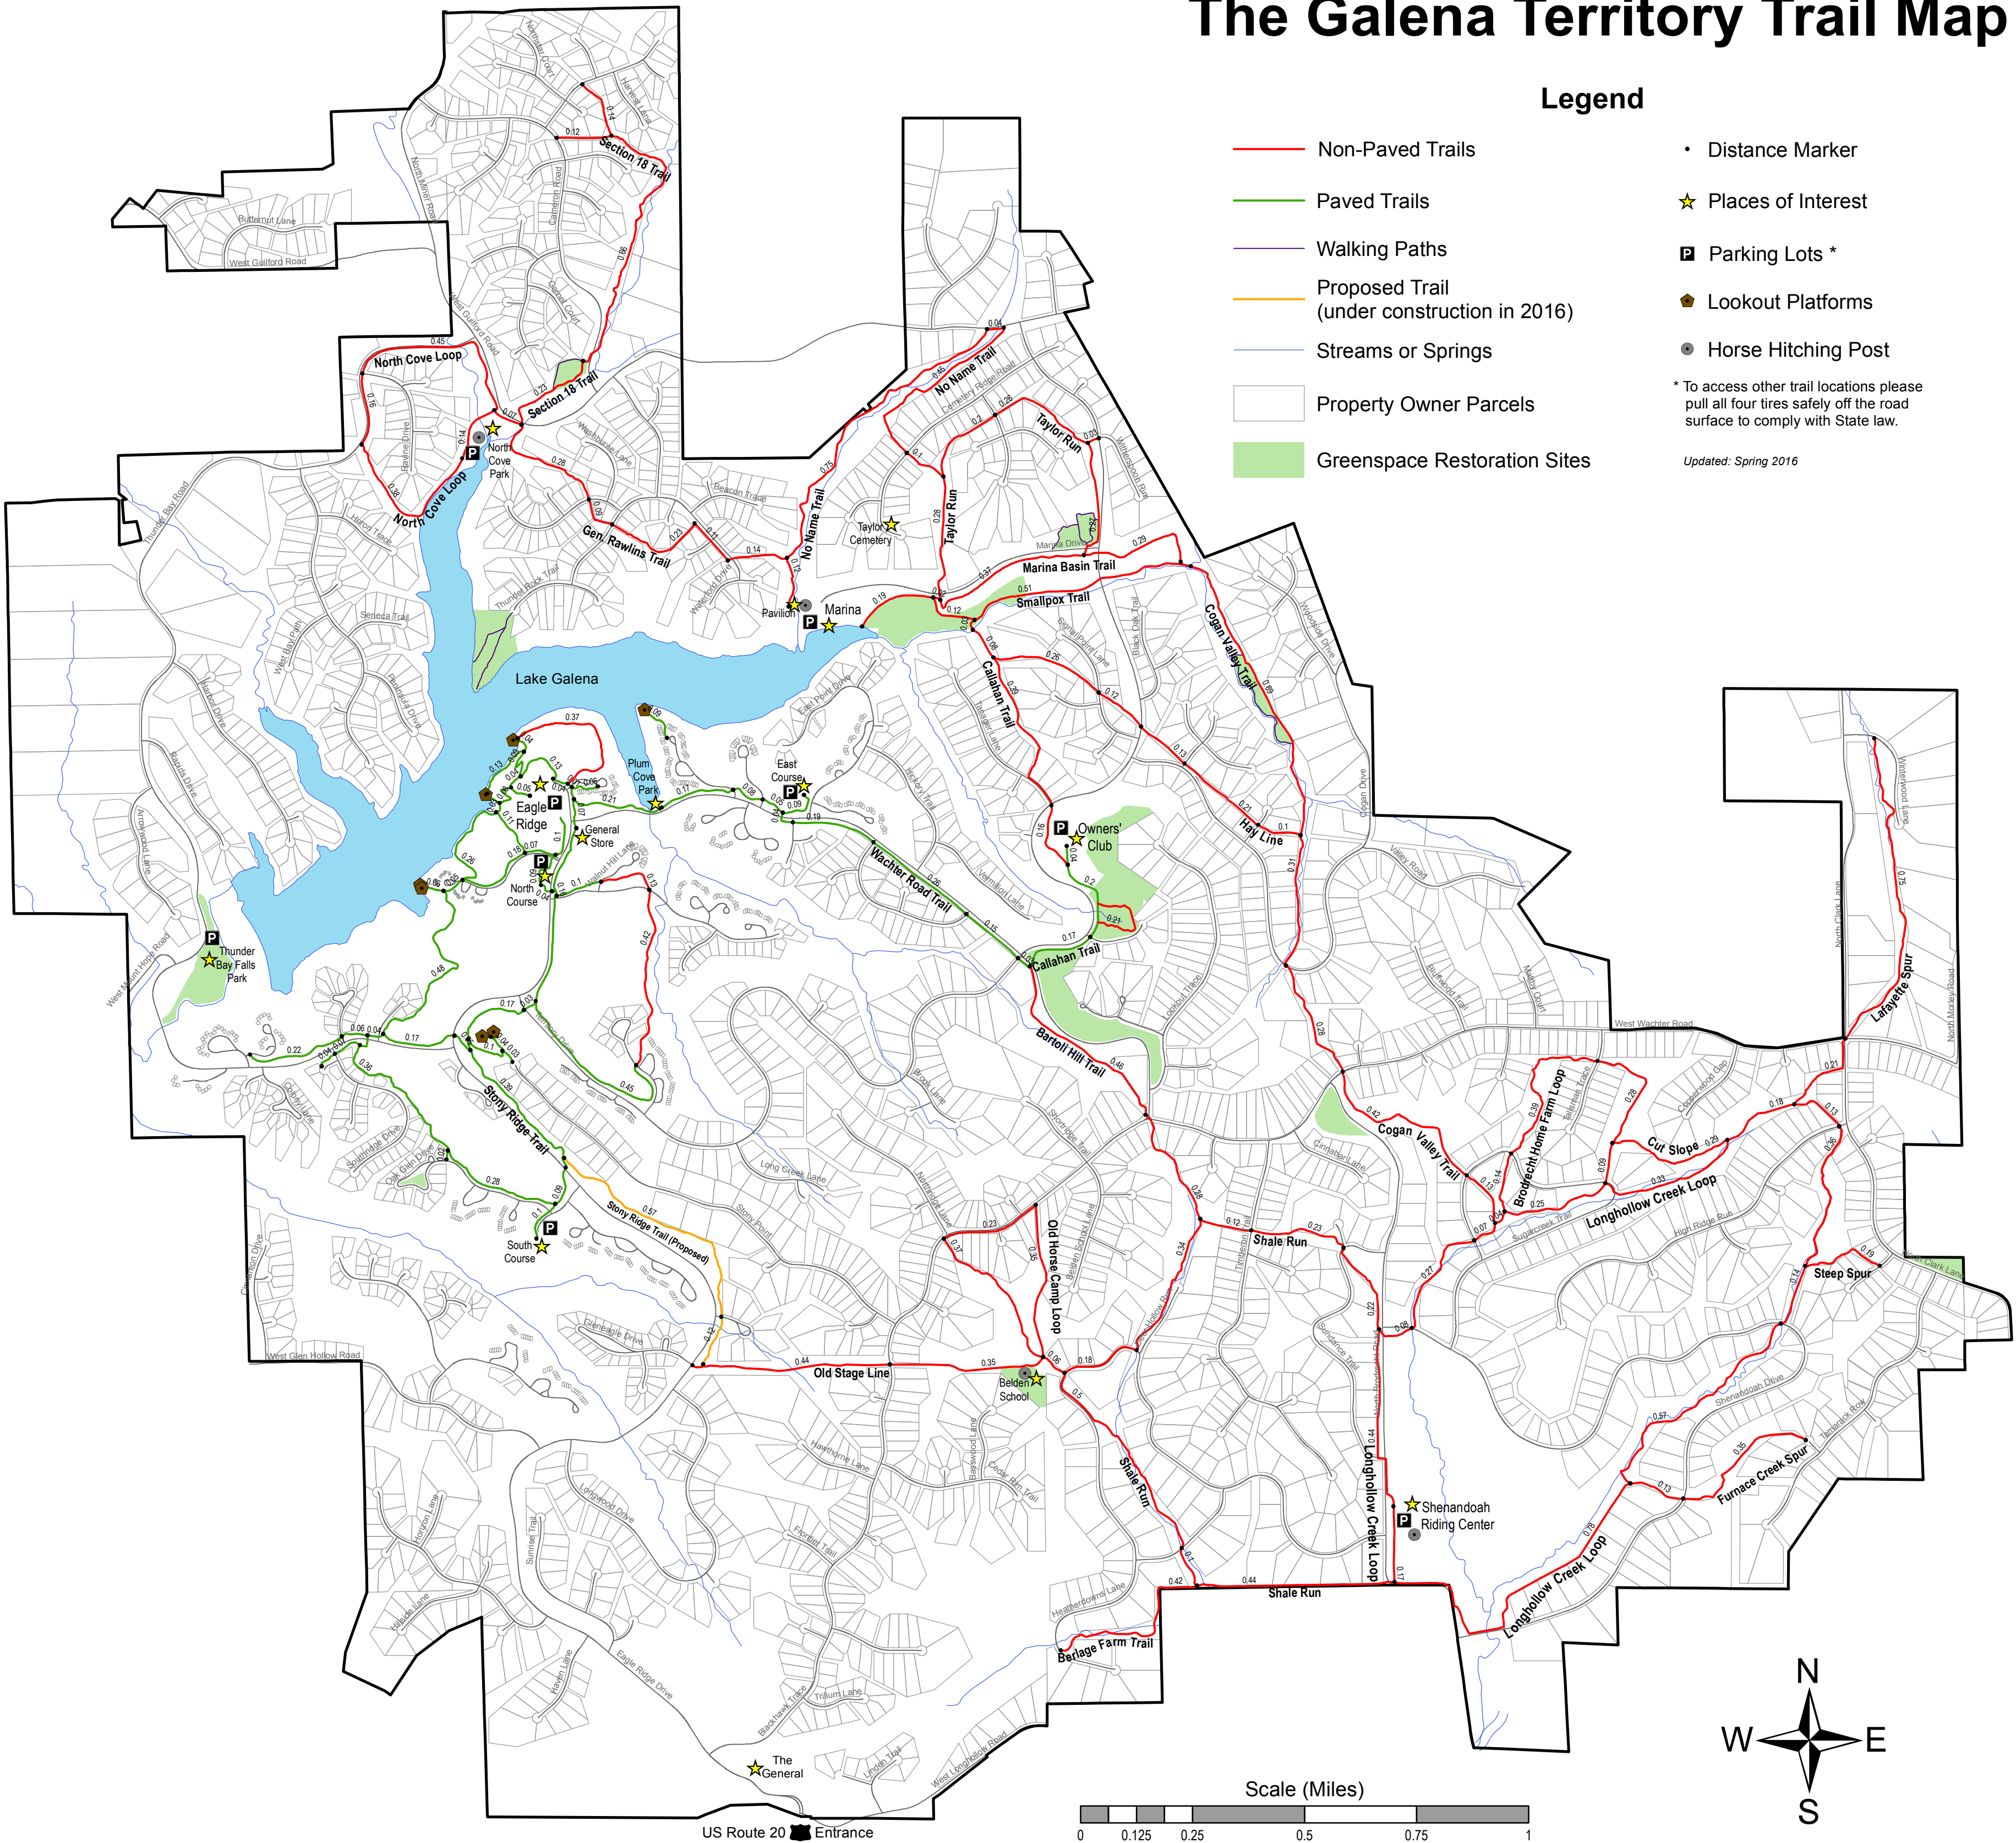

The Galena Territory Trail Map

Legend

- Non-Paved Trails
 - Paved Trails
 - Walking Paths
 - Proposed Trail (under construction in 2016)
 - Streams or Springs
 - Property Owner Parcels
 - Greenspace Restoration Sites
 - Distance Marker
 - ★ Places of Interest
 - 🅑 Parking Lots *
 - 🏠 Lookout Platforms
 - 🐎 Horse Hitching Post
- * To access other trail locations please pull all four tires safely off the road surface to comply with State law.
- Updated: Spring 2016*

US Route 20 Entrance